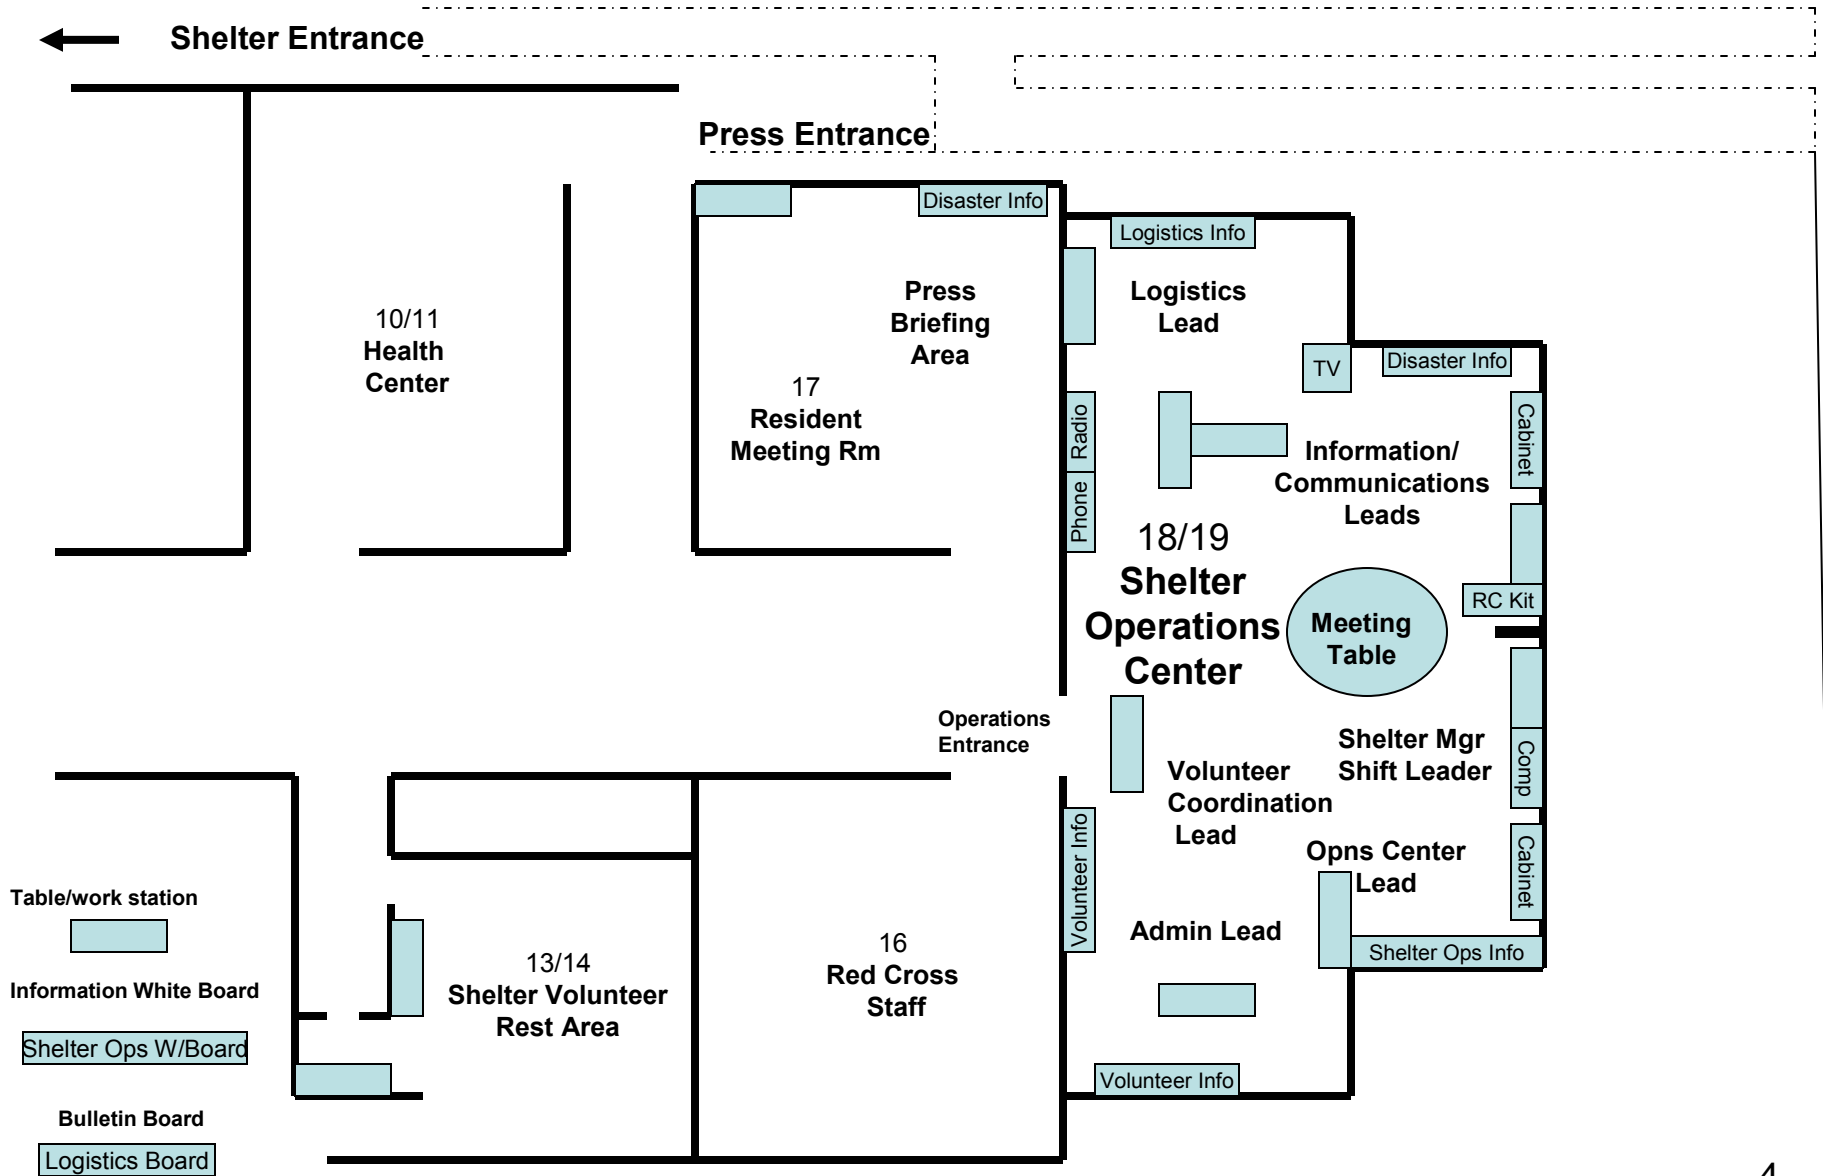

# St. Augustine Church Emergency Shelter (Registration, Client Information, Feeding, and Dormitory)

Emergency Gathering Point #3

# St. Augustine Church Emergency Shelter (Shelter Operations Center, Health Center, Communications, Volunteers)

# St. Augustine Church Emergency Shelter Shelter Operations Center, Room 18/19

# St. Augustine Church Emergency Shelter (Location Map)