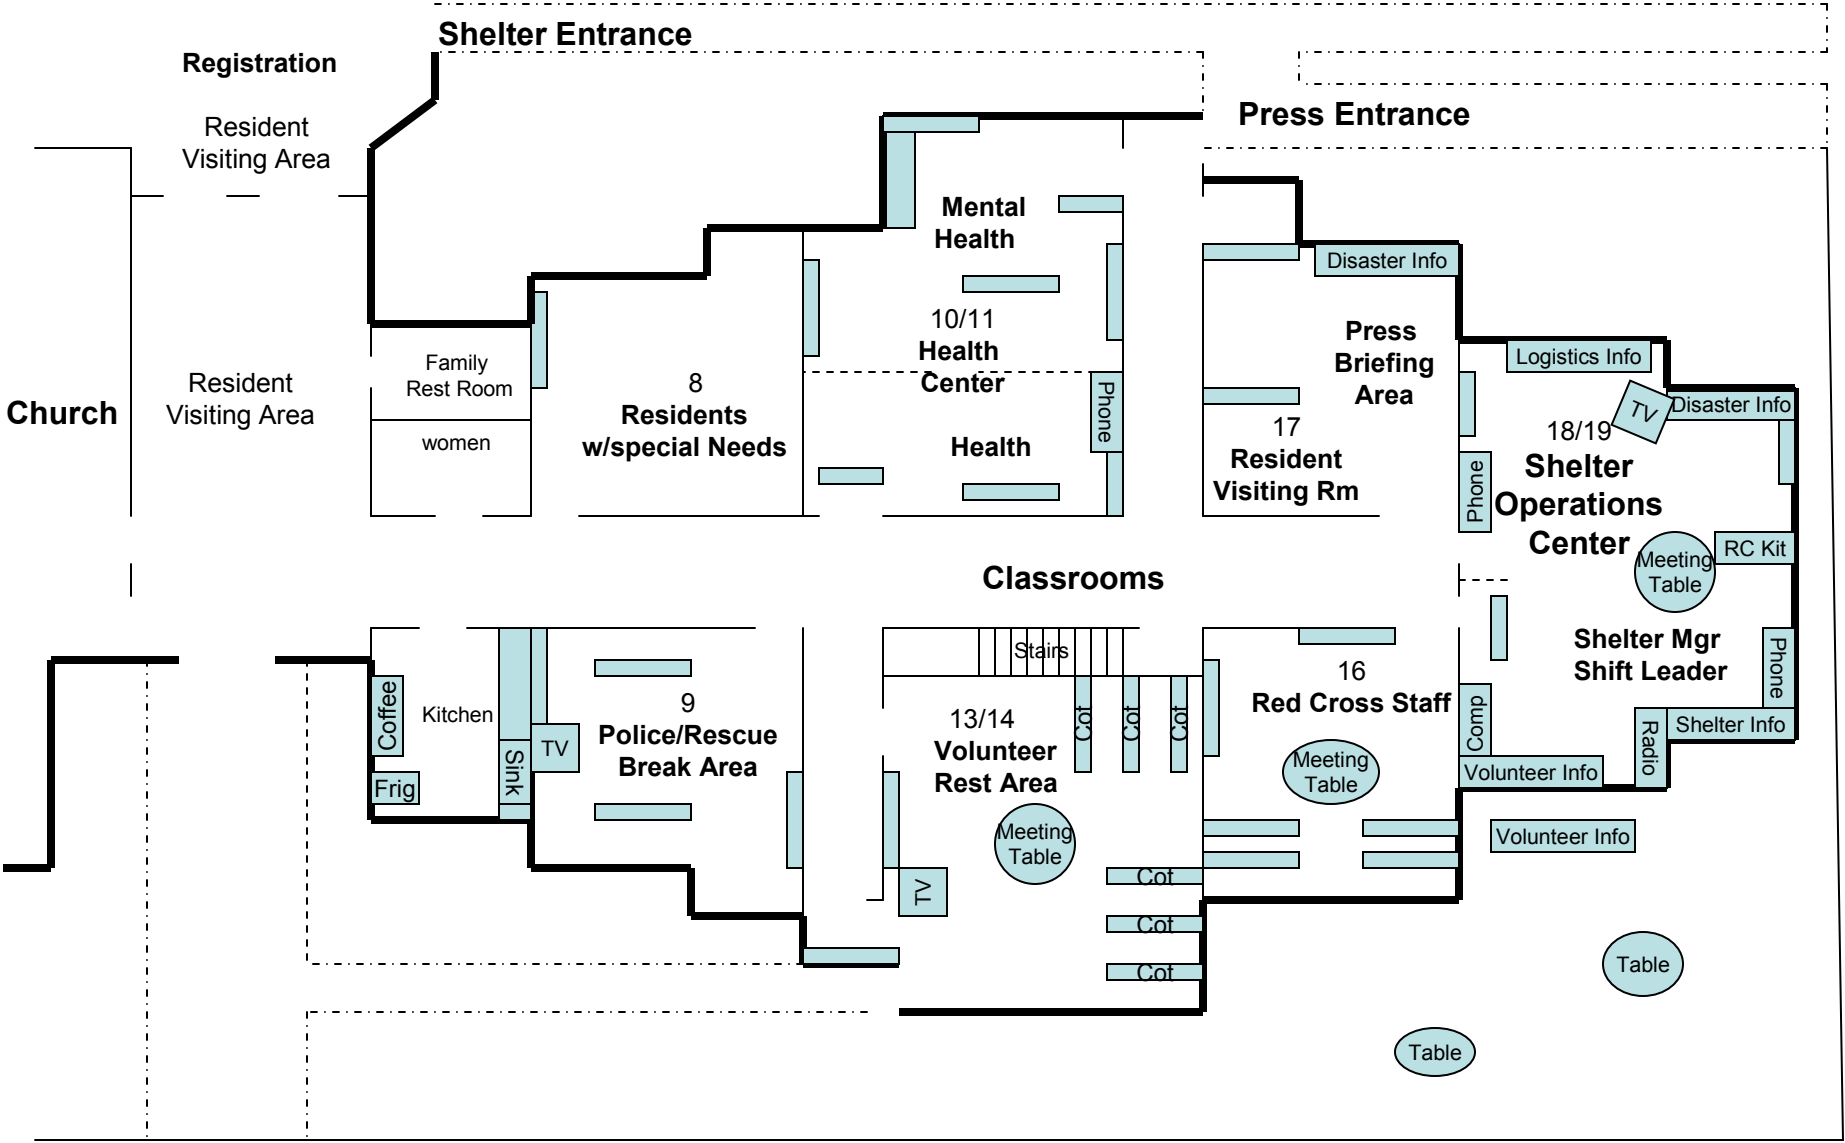

# St. Augustine Church Emergency Shelter (Registration, Client Information, Feeding, and Dormitory)

Emergency Gathering Point #3

# St. Augustine Church Emergency Shelter (Shelter Operations Center, Health Center, Communications, Volunteers)

# St. Augustine Church Emergency Shelter Emergency Evacuation Routes and Gathering Points

# St. Augustine Church Emergency Shelter (Location Map)