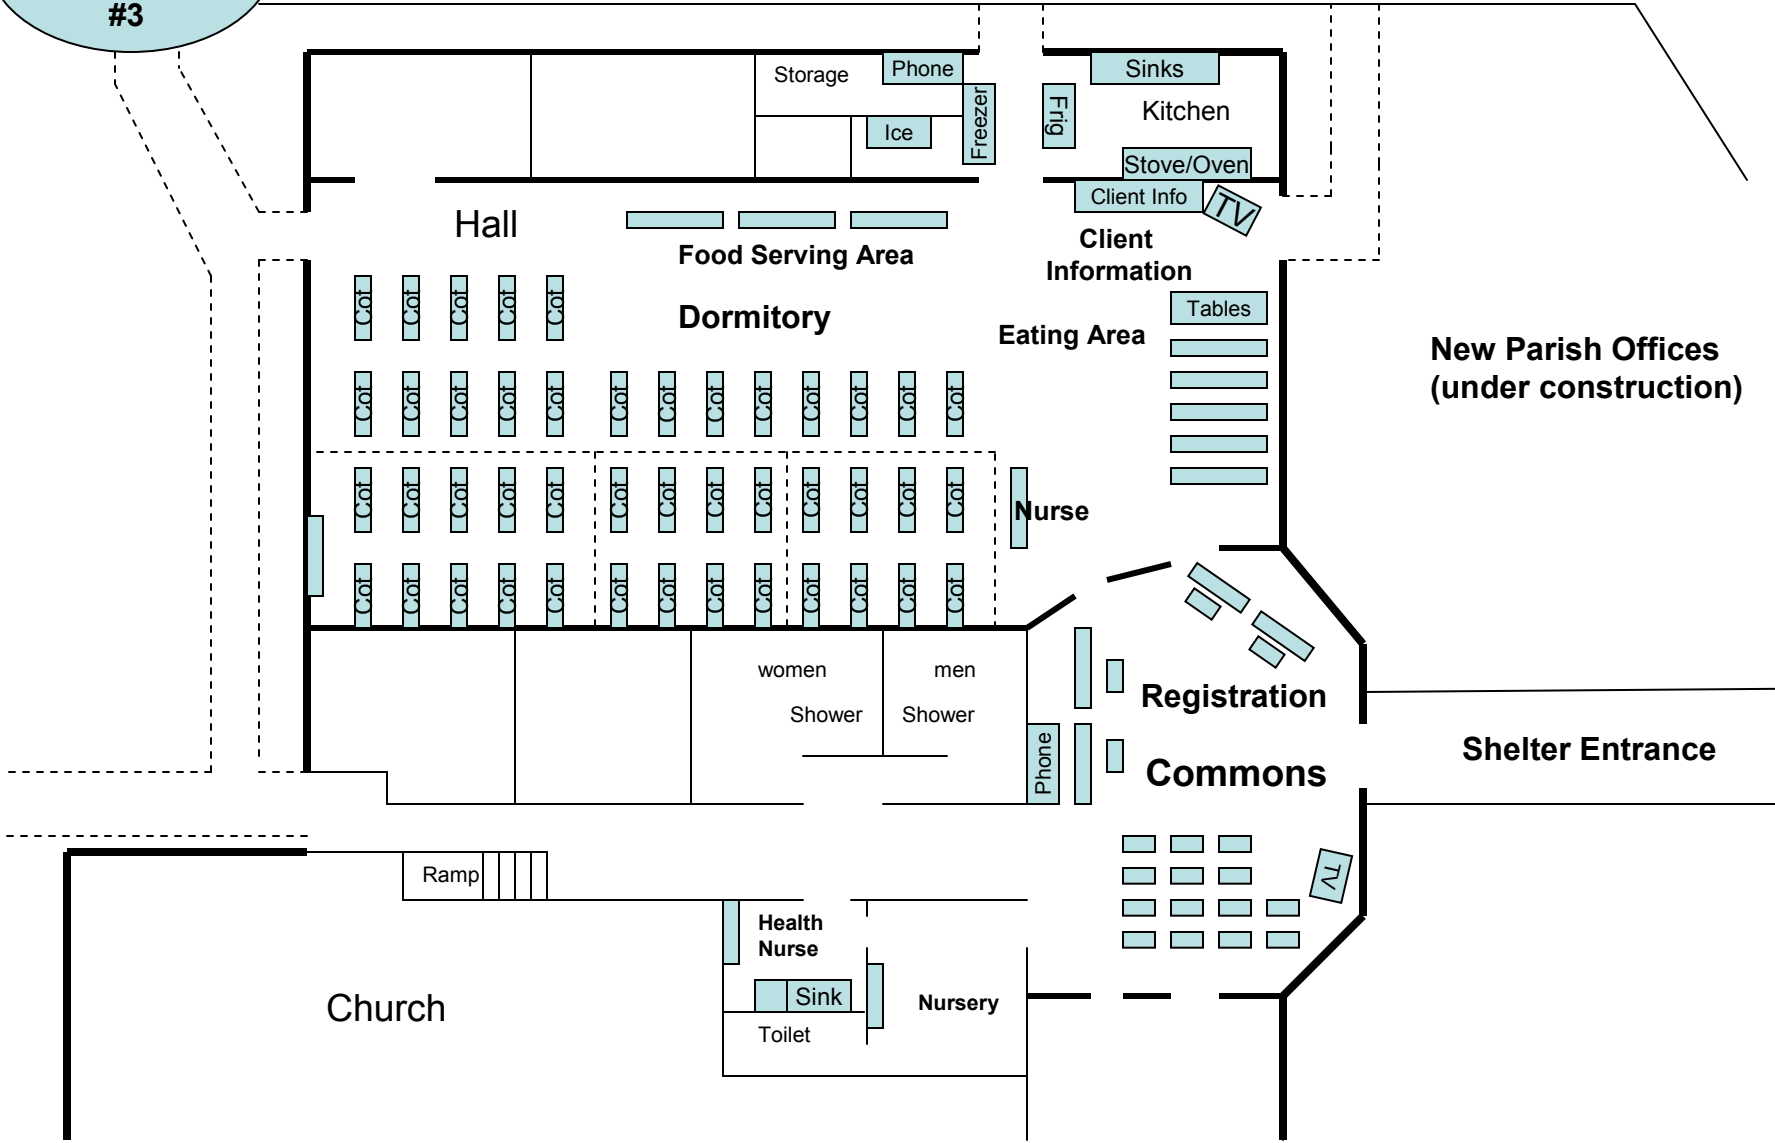

# St. Augustine Church Emergency Shelter (Registration, Client Information, Feeding, and Dormitory)

Emergency Gathering Point #3

# St. Augustine Church Emergency Shelter (Shelter Operations Center, Health Center, Communications, Volunteers)

# St. Augustine Church Emergency Shelter Emergency Evacuation Routes and Gathering Points

# St. Augustine Church Emergency Shelter (Location Map)