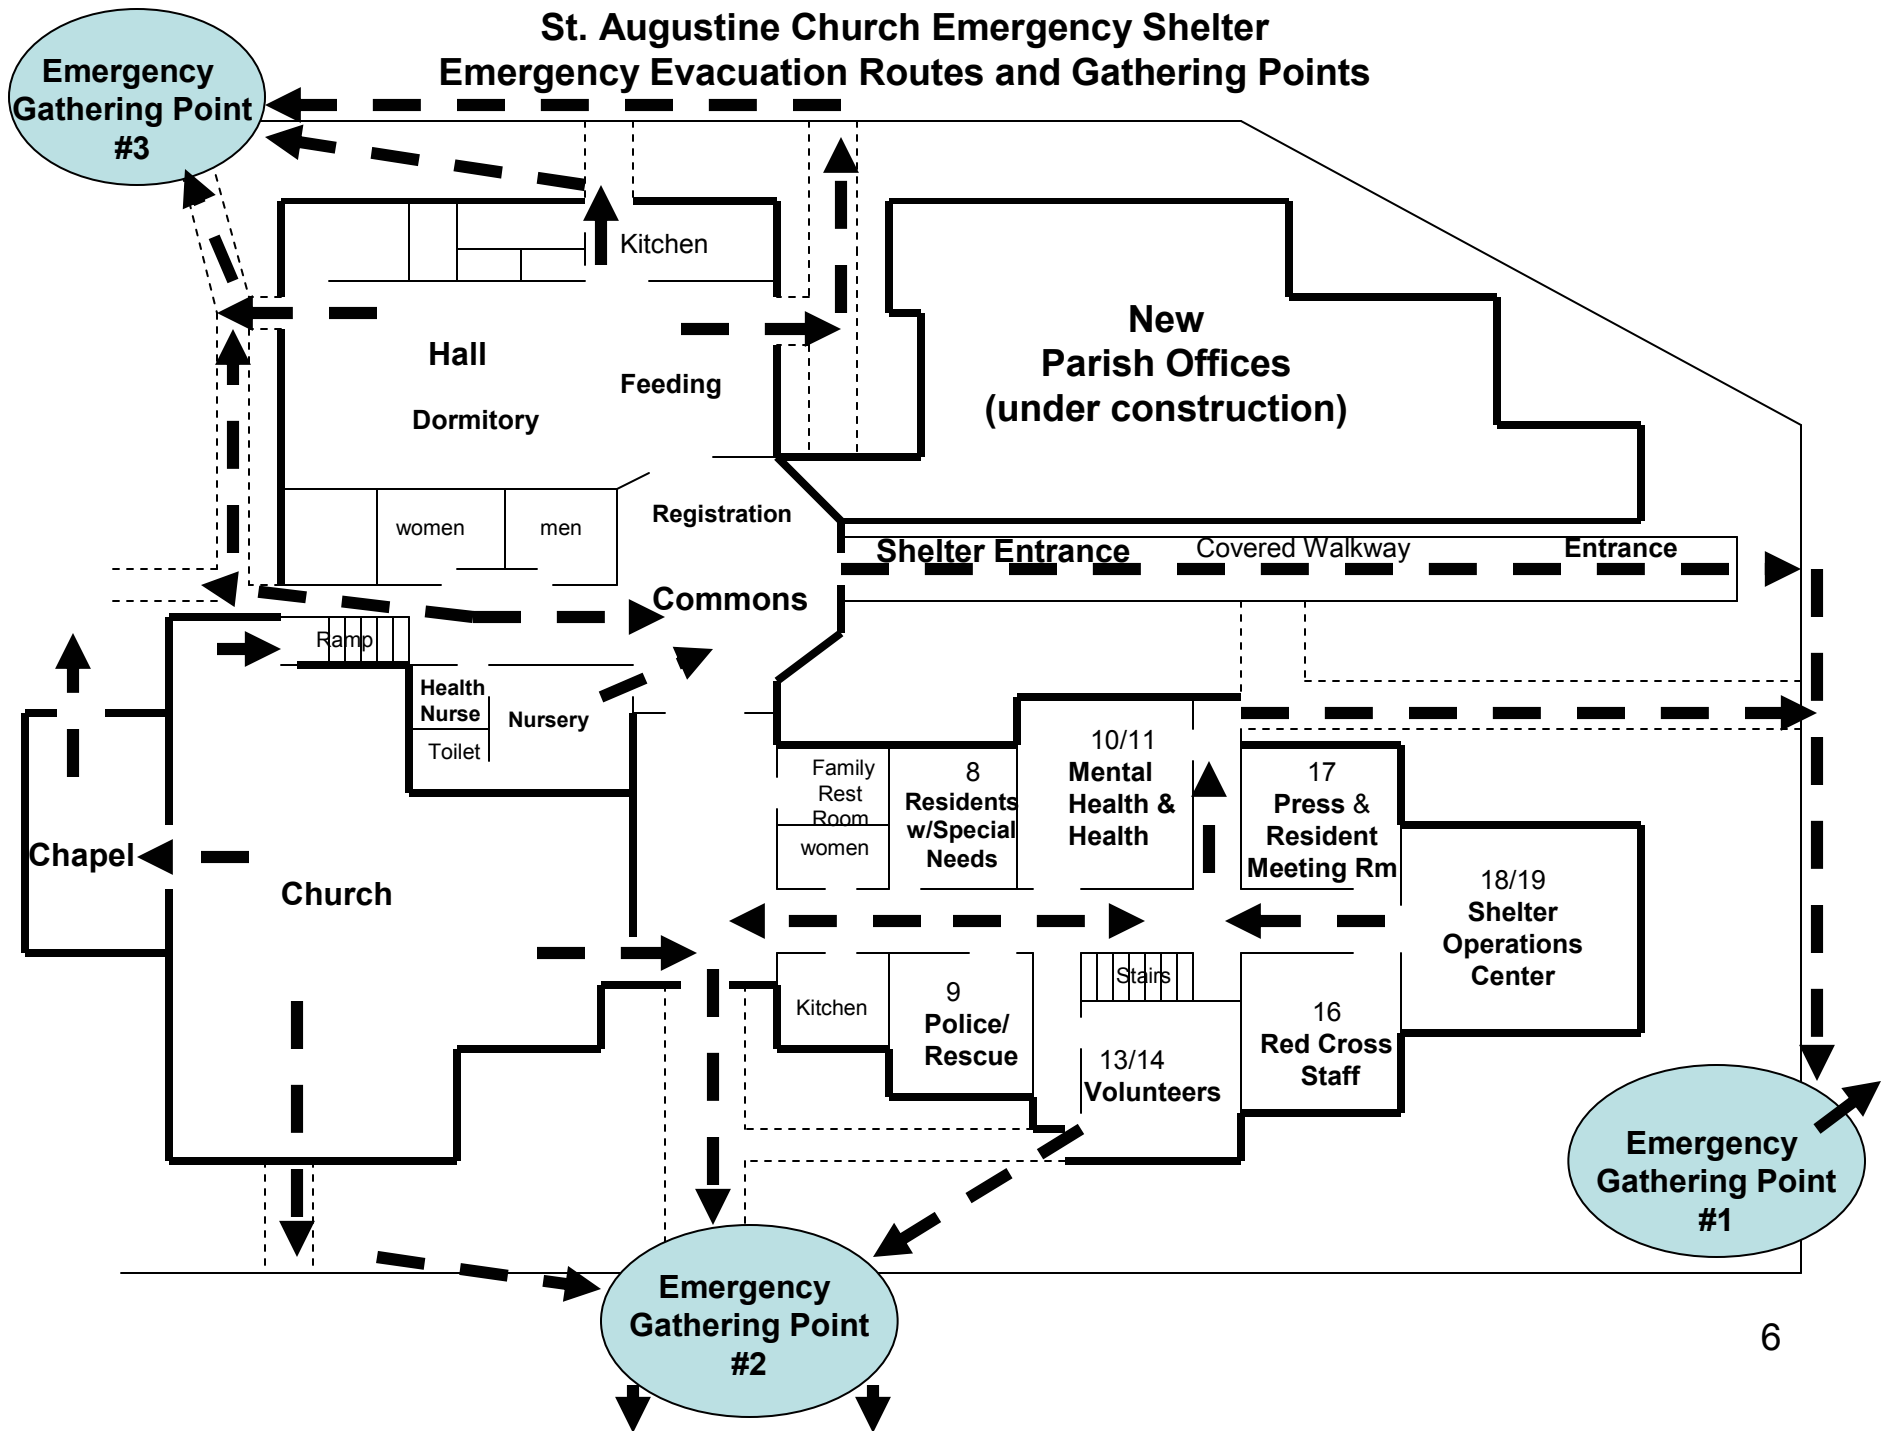

St. Augustine Church Emergency Shelter Emergency Evacuation Routes and Gathering Points