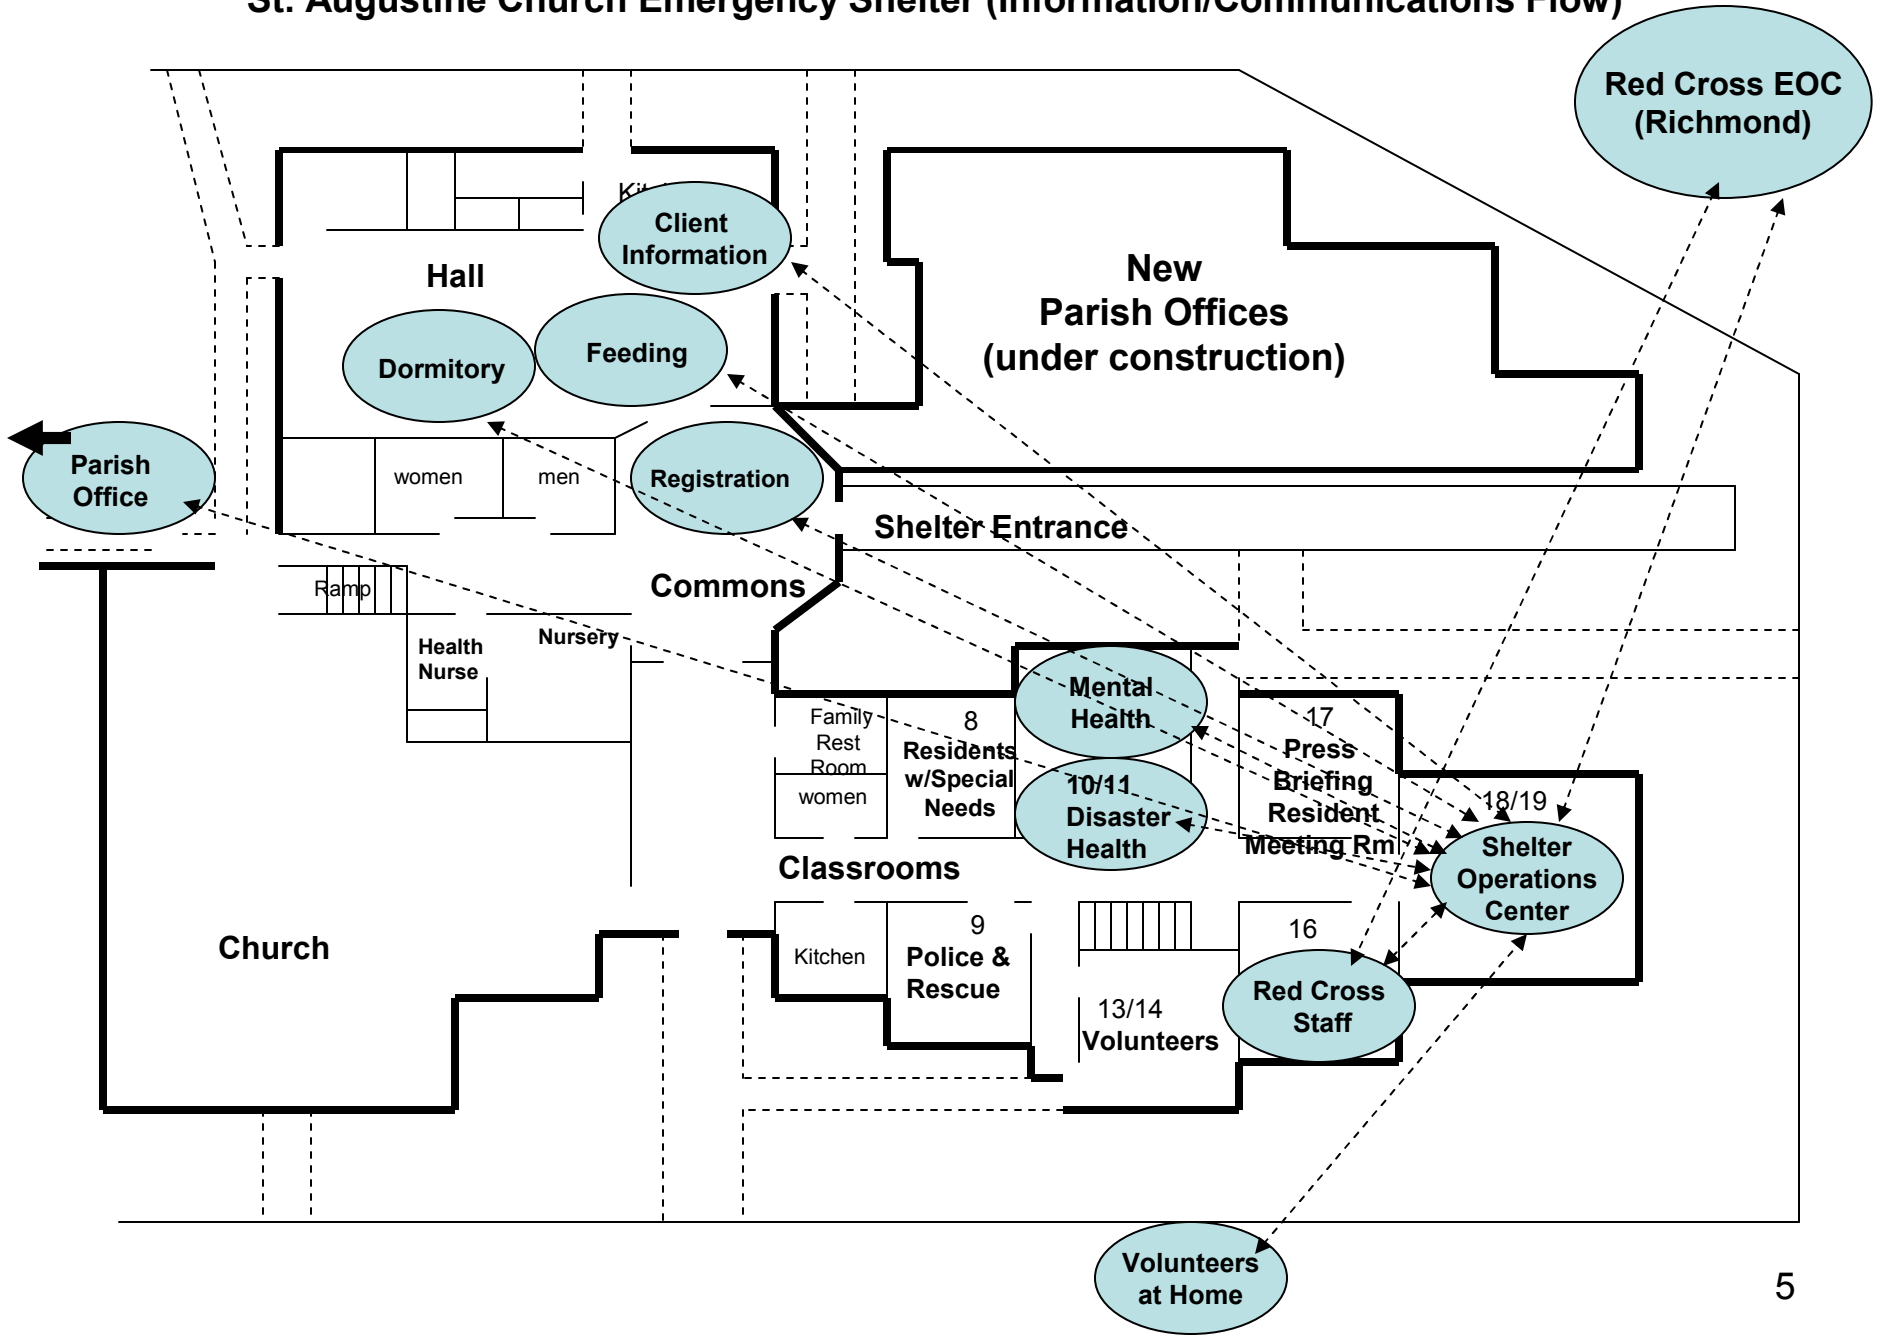

# St. Augustine Church Emergency Shelter (Registration, Client Information, Feeding, and Dormitory)

Emergency Gathering Point #3

# St. Augustine Church Emergency Shelter (Shelter Operations Center, Health Center, Communications, Volunteers)

# St. Augustine Church Emergency Shelter Shelter Operations Center, Room 18/19

# St. Augustine Church Emergency Shelter (Information/Communications Flow)