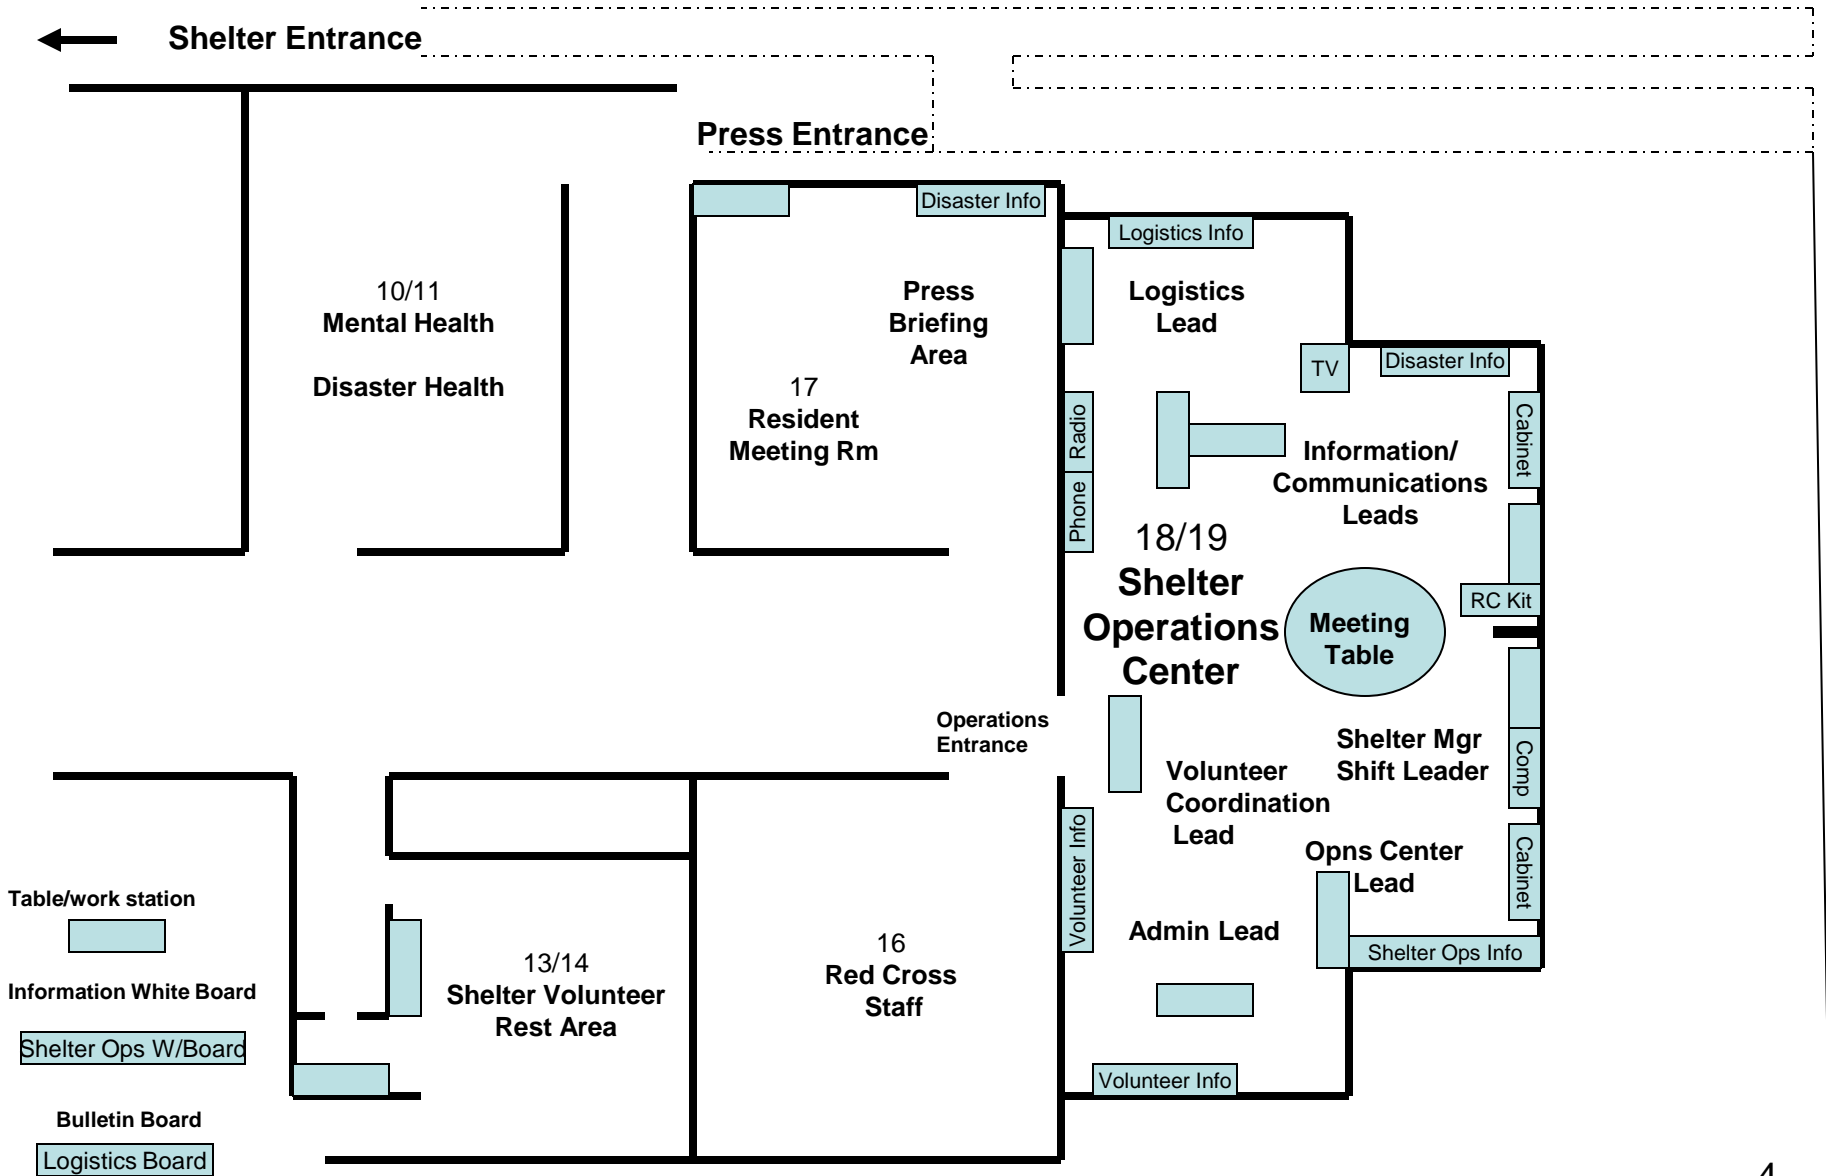

St. Augustine Church Emergency Shelter

St. Augustine Church Emergency Shelter (Registration, Client Information, Feeding, and Dormitory)

Emergency Gathering Point #3

Emergency Gathering Point #1

St. Augustine Church Emergency Shelter

(Shelter Operations Center, Health/Mental Health, Communications, Volunteers)

St. Augustine Church Emergency Shelter Shelter Operations Center, Room 18/19

St. Augustine Church Emergency Shelter (Information/Communications Flow)

St. Augustine Church Emergency Shelter Emergency Evacuation Routes and Gathering Points

St. Augustine Church Emergency Shelter (Location Map)

**St. Augustine Catholic
Church Emergency Shelter**
4400 Beulah Rd

Shelter
Entrance
Parking

To
Chester, Petersburg