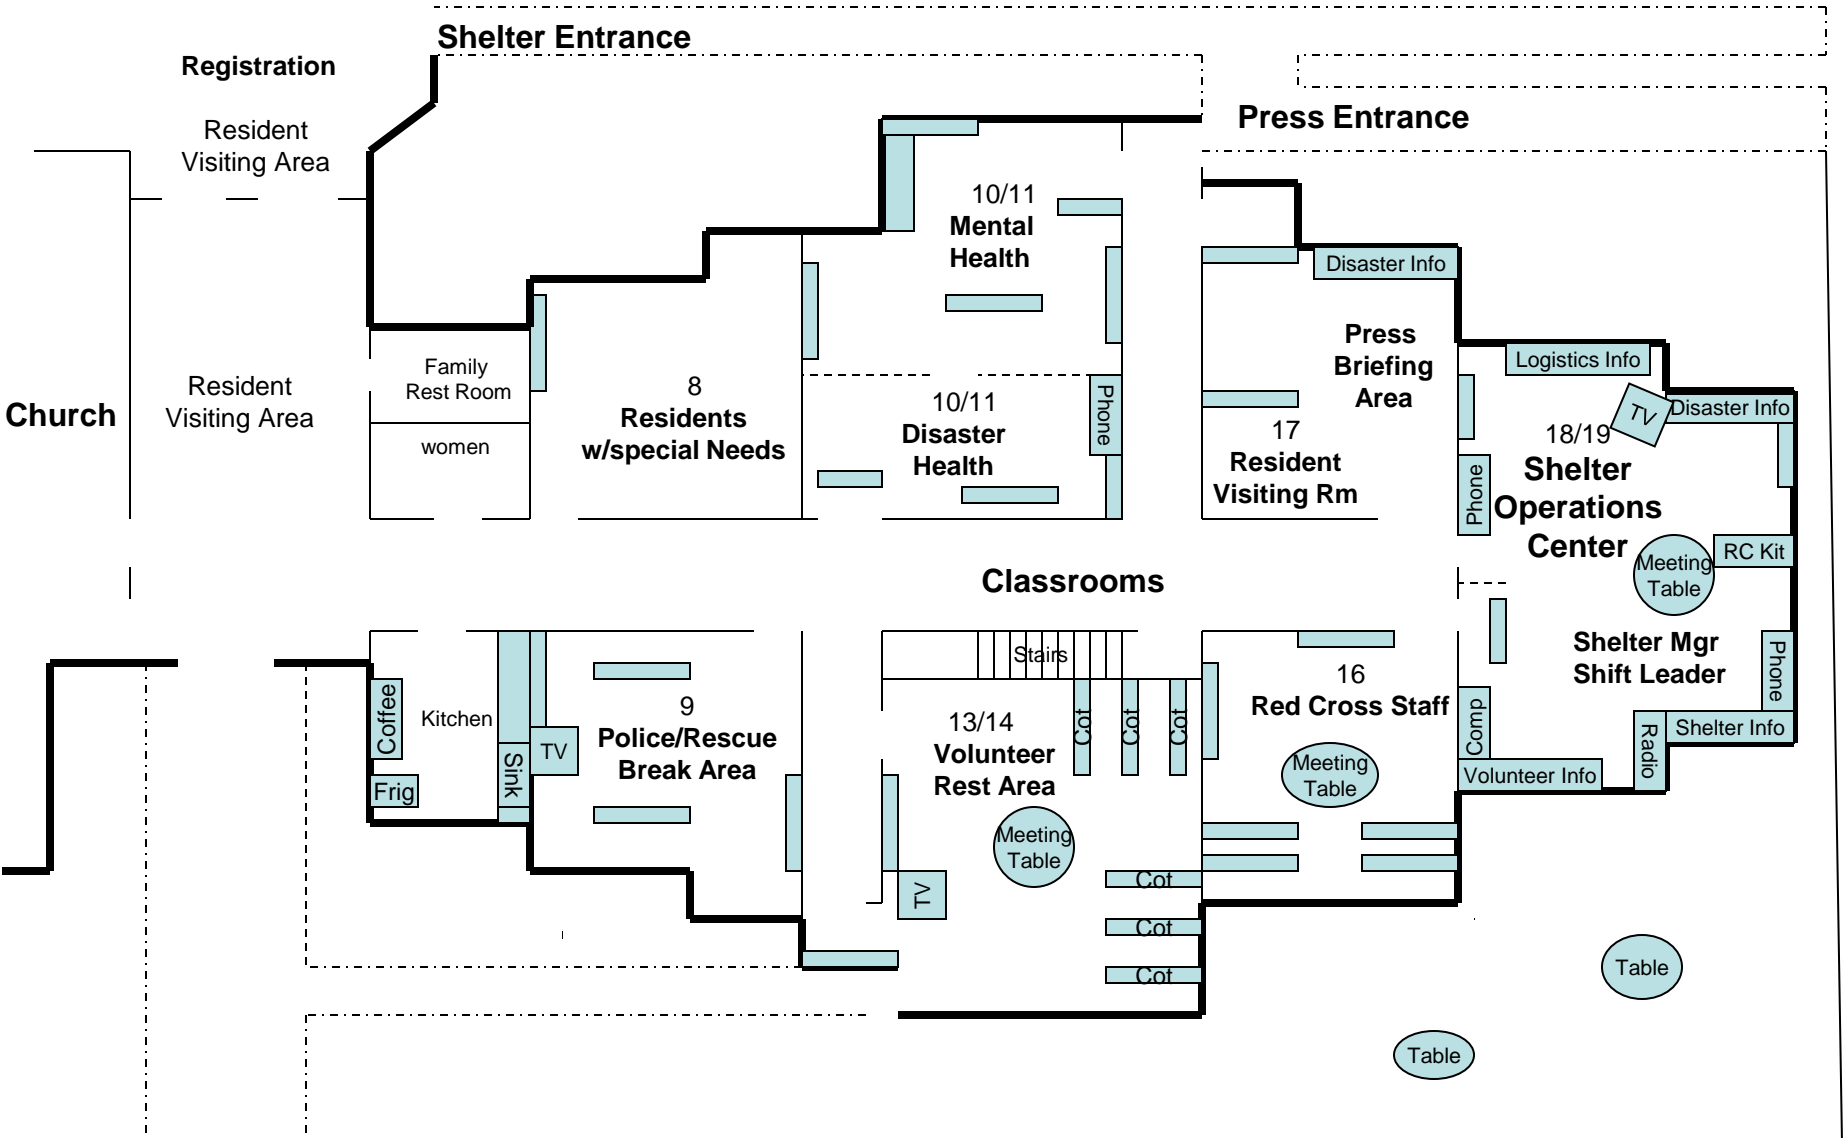

St. Augustine Church Emergency Shelter

St. Augustine Church Emergency Shelter (Registration, Client Information, Feeding, and Dormitory)

Emergency Gathering Point #3

Emergency Gathering Point #1

St. Augustine Church Emergency Shelter

(Shelter Operations Center, Health/Mental Health, Communications, Volunteers)

St. Augustine Church Emergency Shelter Shelter Operations Center, Room 18/19

St. Augustine Church Emergency Shelter (Information/Communications Flow)

St. Augustine Church Emergency Shelter Emergency Evacuation Routes and Gathering Points

St. Augustine Church Emergency Shelter (Location Map)

**St. Augustine Catholic
Church Emergency Shelter**
4400 Beulah Rd

Shelter
Entrance
Parking

To
Chester, Petersburg