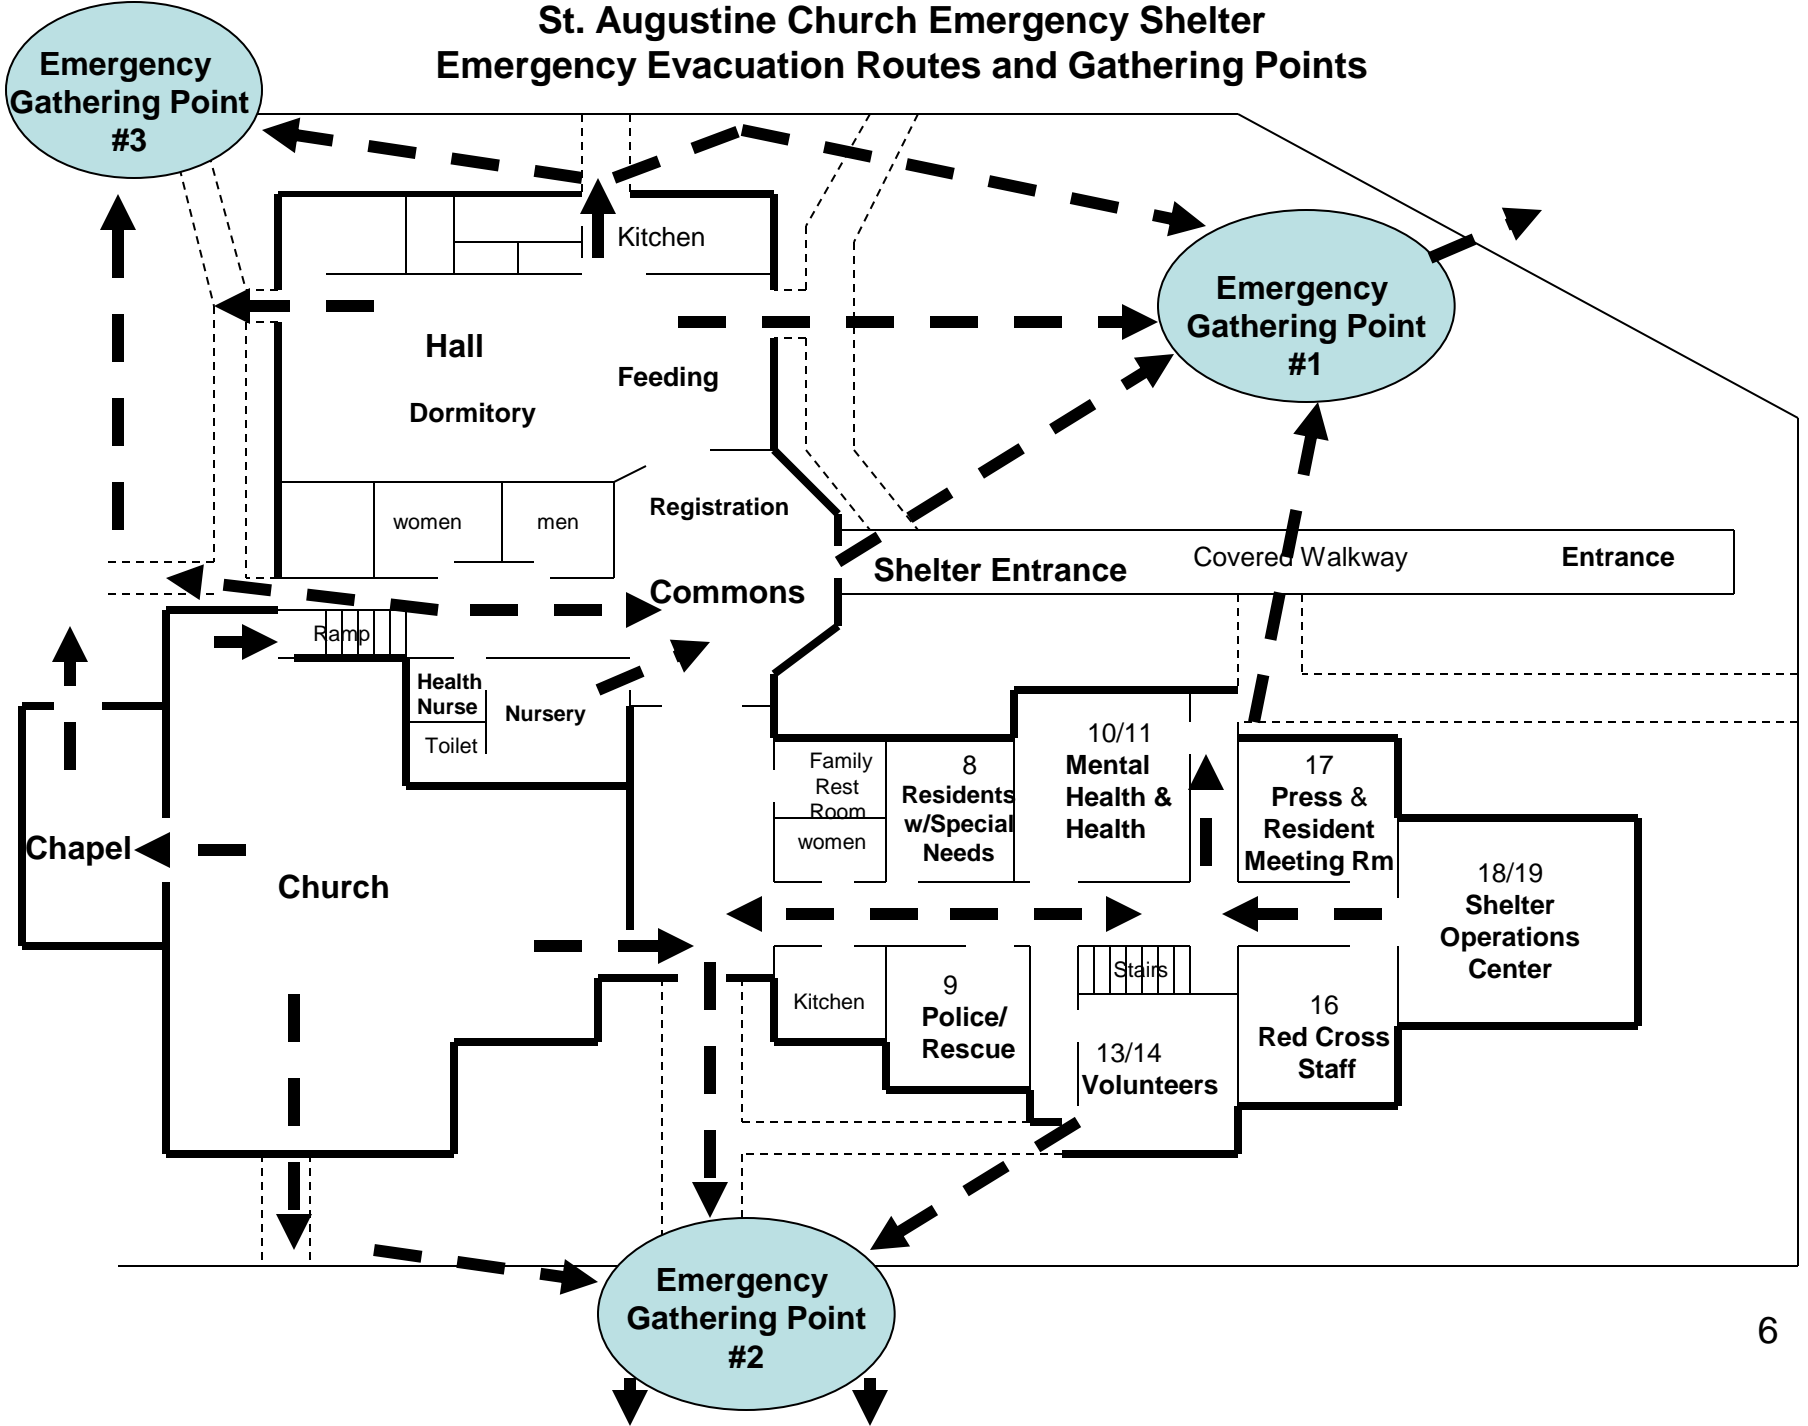

St. Augustine Church Emergency Shelter

St. Augustine Church Emergency Shelter (Registration, Client Information, Feeding, and Dormitory)

Emergency Gathering Point #3

Emergency Gathering Point #1

St. Augustine Church Emergency Shelter

(Shelter Operations Center, Health/Mental Health, Communications, Volunteers)

St. Augustine Church Emergency Shelter Shelter Operations Center, Room 18/19

St. Augustine Church Emergency Shelter (Information/Communications Flow)

St. Augustine Church Emergency Shelter Emergency Evacuation Routes and Gathering Points

St. Augustine Church Emergency Shelter (Location Map)

**St. Augustine Catholic
Church Emergency Shelter**
4400 Beulah Rd