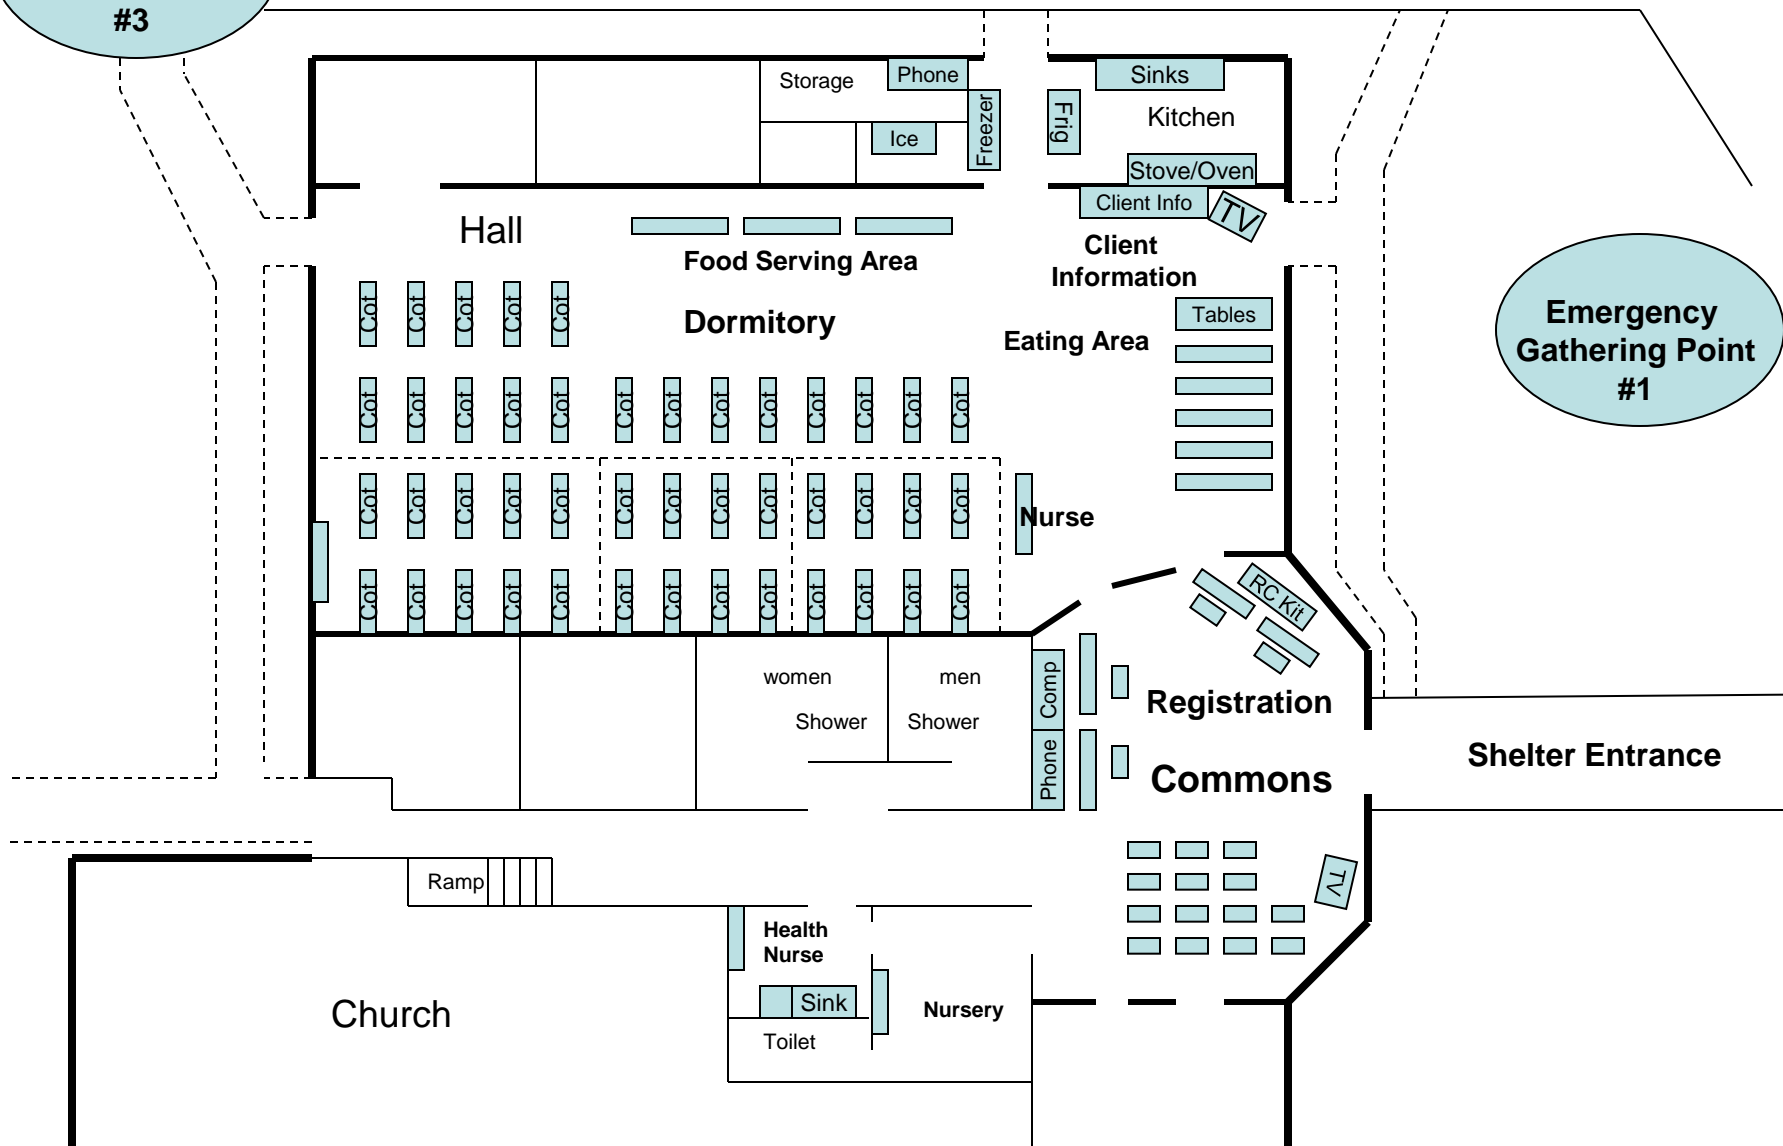

St. Augustine Church Emergency Shelter

St. Augustine Church Emergency Shelter (Registration, Client Information, Feeding, and Dormitory)

Emergency Gathering Point #3

Emergency Gathering Point #1

St. Augustine Church Emergency Shelter

(Shelter Operations Center, Health/Mental Health, Communications, Volunteers)

St. Augustine Church Emergency Shelter Shelter Operations Center, Room 18/19

St. Augustine Church Emergency Shelter (Information/Communications Flow)

St. Augustine Church Emergency Shelter Emergency Evacuation Routes and Gathering Points

St. Augustine Church Emergency Shelter (Location Map)

**St. Augustine Catholic
Church Emergency Shelter**
4400 Beulah Rd

Shelter
Entrance
Parking

To
Chester, Petersburg