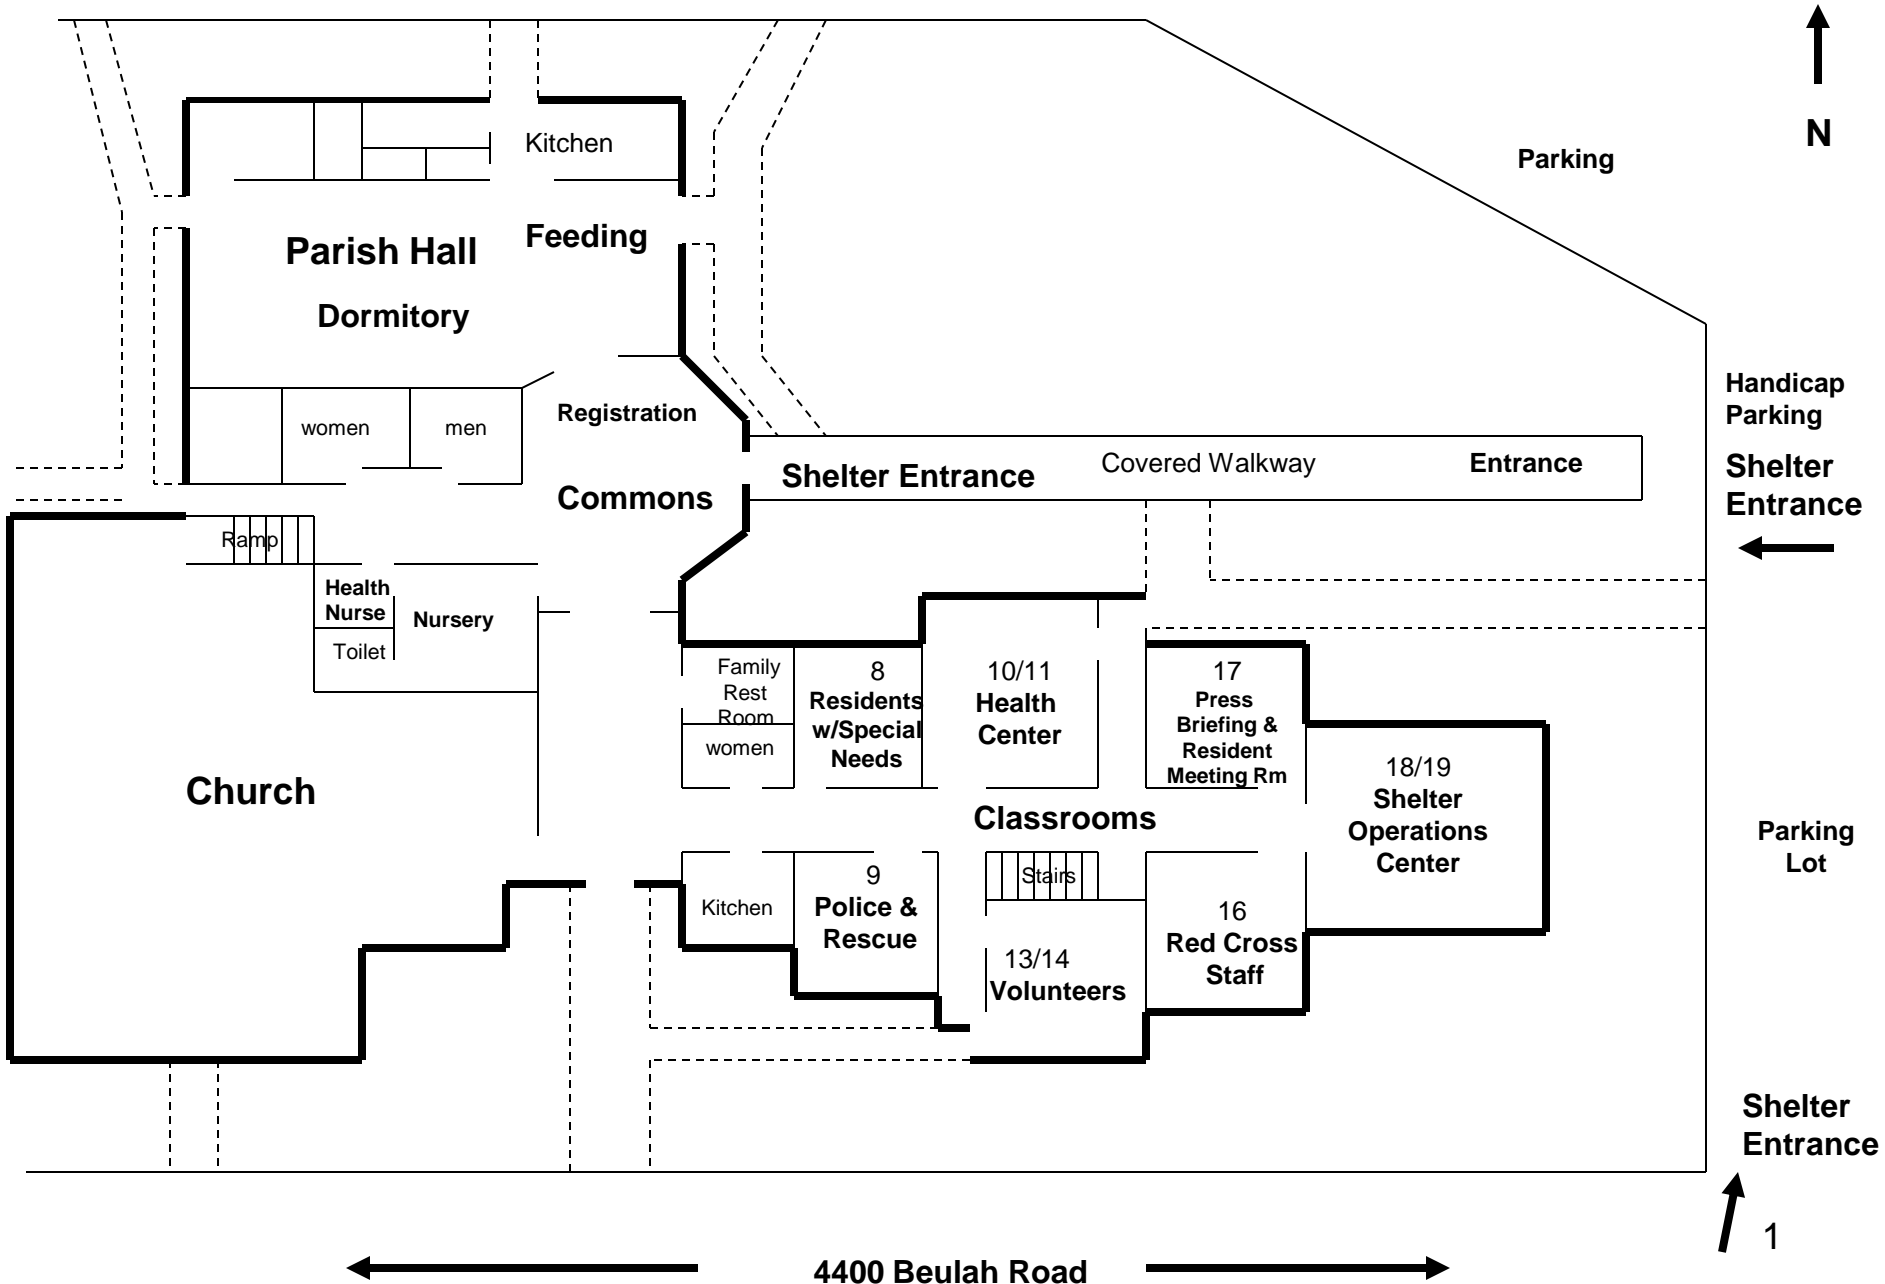

St. Augustine Church Emergency Shelter

St. Augustine Church Emergency Shelter (Registration, Client Information, Feeding, and Dormitory)

Emergency Gathering Point #3

Emergency Gathering Point #1

St. Augustine Church Emergency Shelter

(Shelter Operations Center, Health/Mental Health, Communications, Volunteers)

St. Augustine Church Emergency Shelter Shelter Operations Center, Room 18/19

St. Augustine Church Emergency Shelter (Information/Communications Flow)

St. Augustine Church Emergency Shelter Emergency Evacuation Routes and Gathering Points

St. Augustine Church Emergency Shelter (Location Map)

**St. Augustine Catholic
Church Emergency Shelter**
4400 Beulah Rd

Shelter
Entrance
Parking

To
Chester, Petersburg