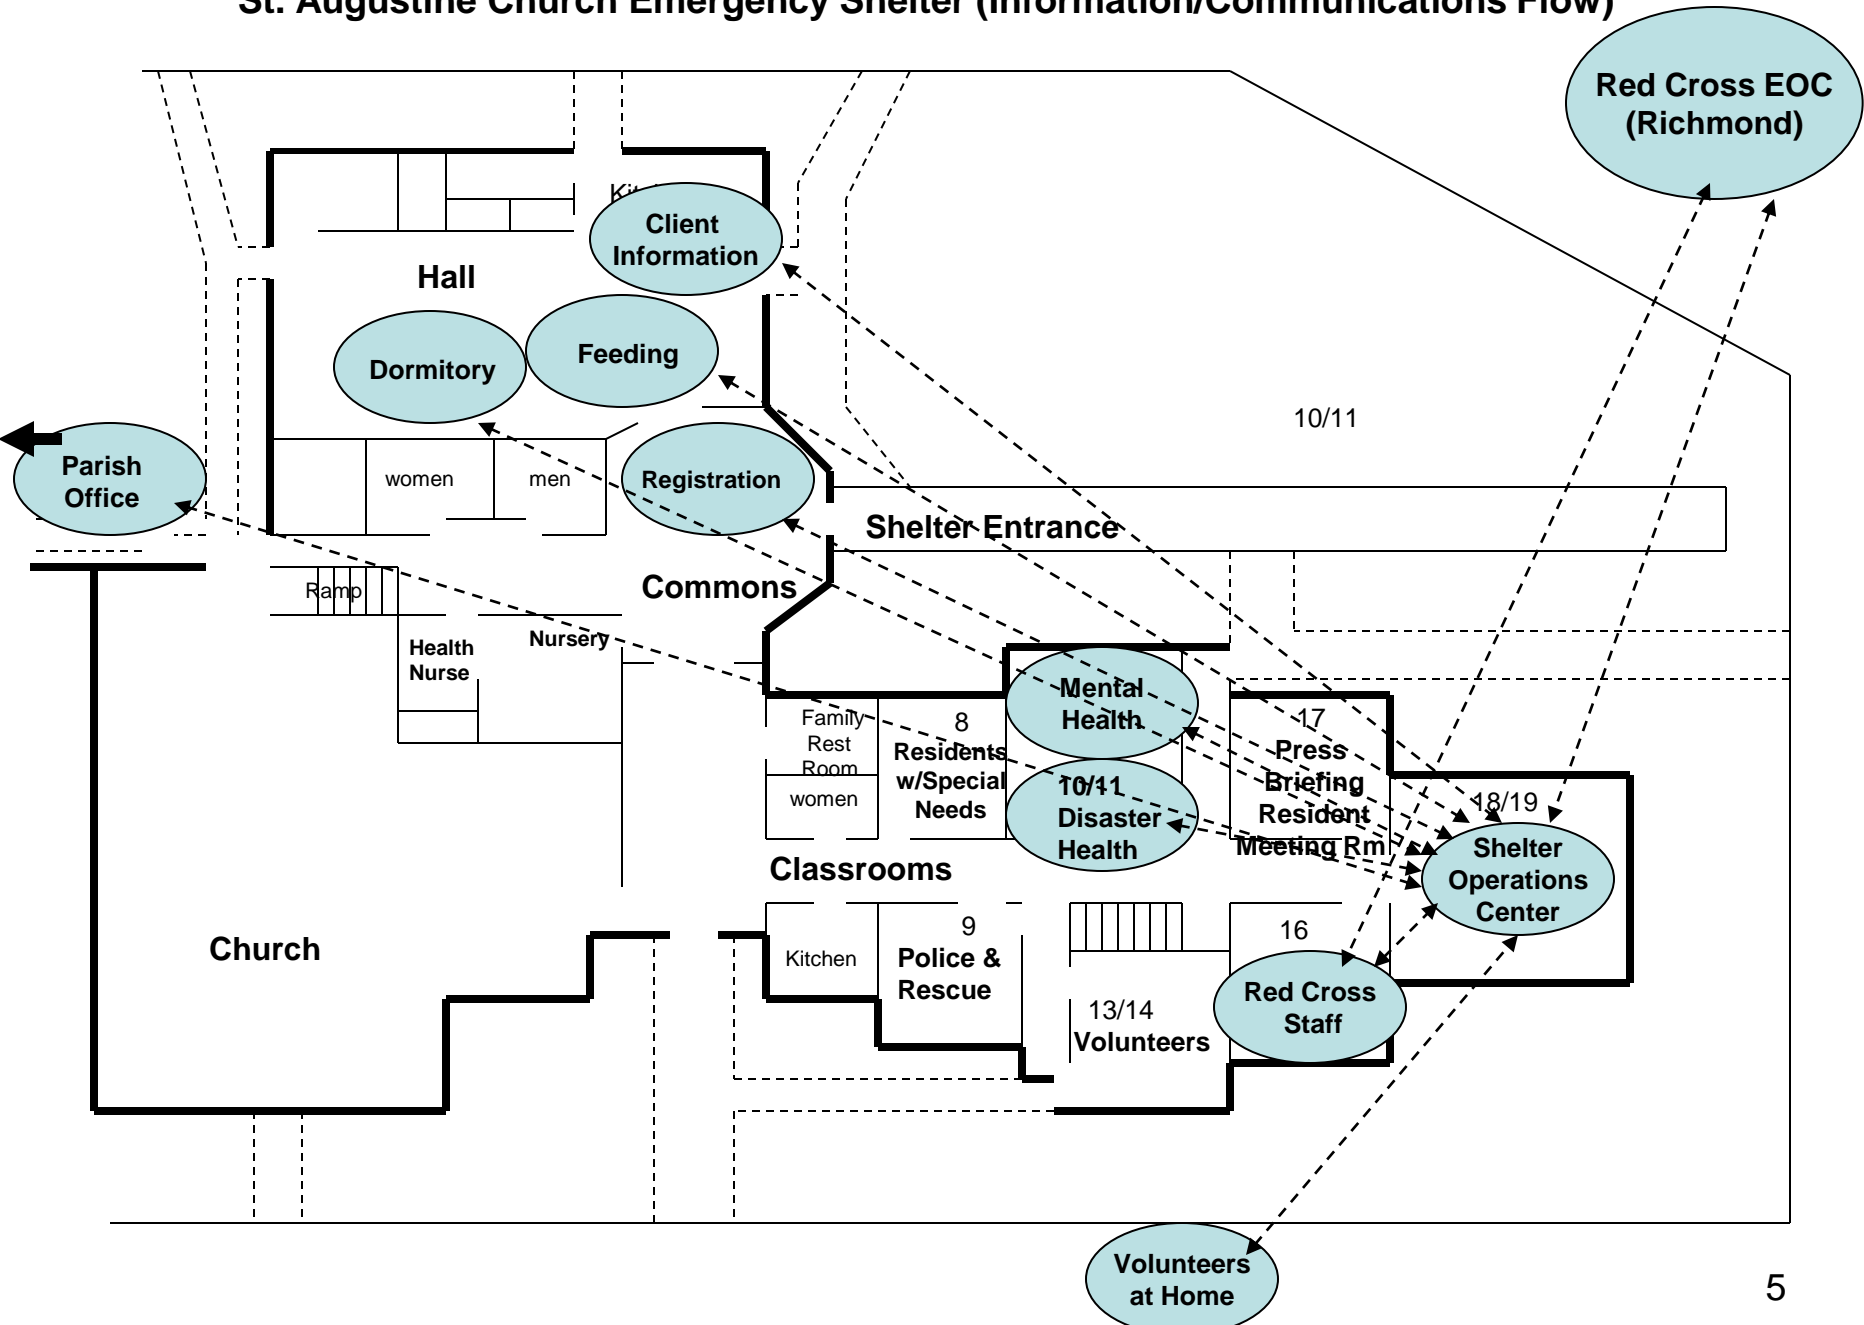

St. Augustine Church Emergency Shelter

St. Augustine Church Emergency Shelter (Registration, Client Information, Feeding, and Dormitory)

Emergency Gathering Point #3

Emergency Gathering Point #1

St. Augustine Church Emergency Shelter

(Shelter Operations Center, Health/Mental Health, Communications, Volunteers)

St. Augustine Church Emergency Shelter Shelter Operations Center, Room 18/19

St. Augustine Church Emergency Shelter (Information/Communications Flow)

St. Augustine Church Emergency Shelter Emergency Evacuation Routes and Gathering Points

St. Augustine Church Emergency Shelter (Location Map)

**St. Augustine Catholic
Church Emergency Shelter**
4400 Beulah Rd

Shelter
Entrance
Parking

To
Chester, Petersburg