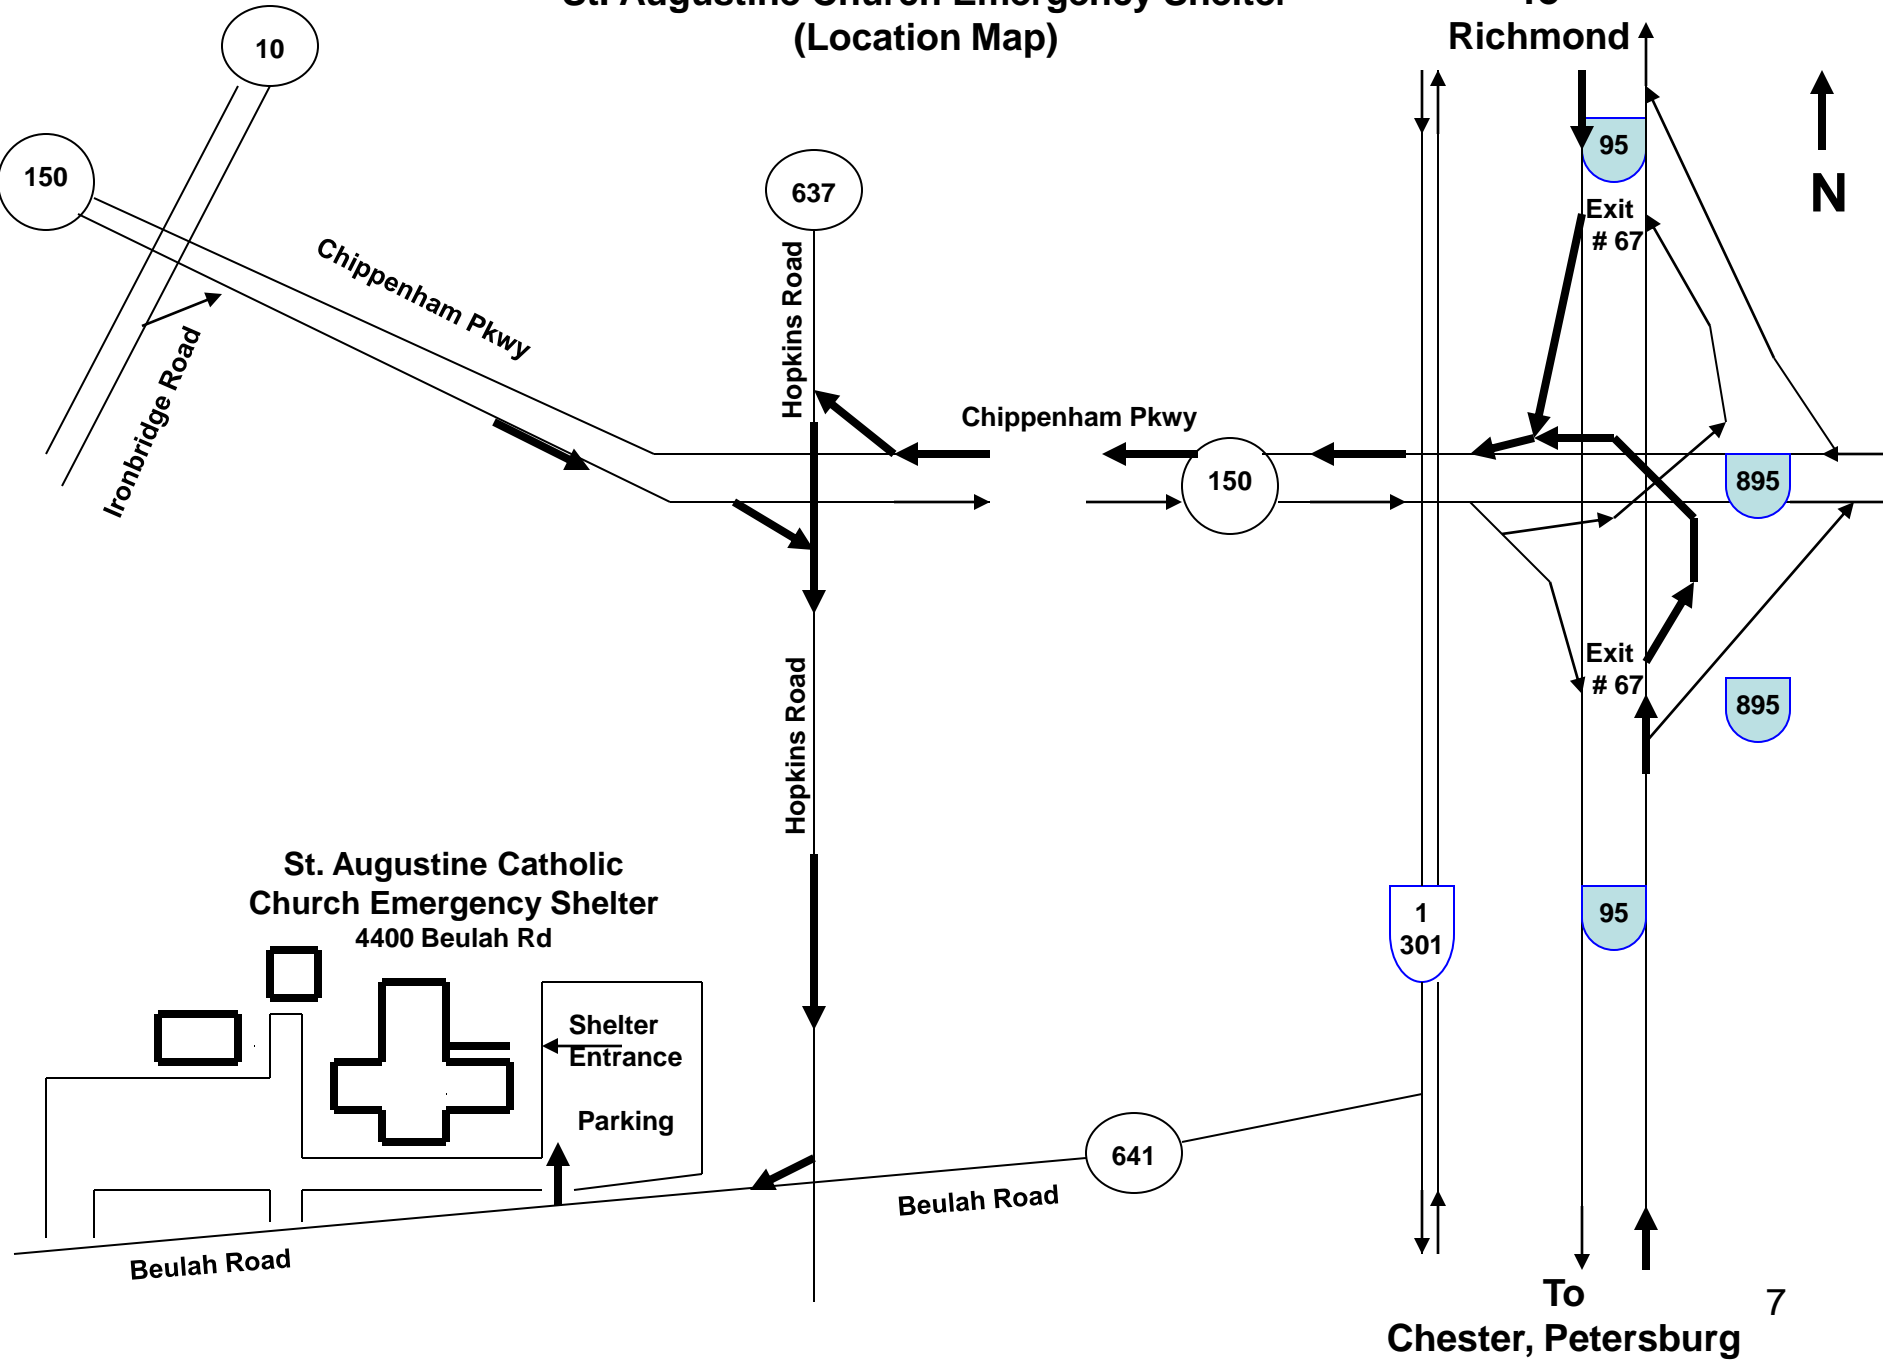

St. Augustine Church Emergency Shelter

St. Augustine Church Emergency Shelter (Registration, Client Information, Feeding, and Dormitory)

Emergency Gathering Point #3

Emergency Gathering Point #1

St. Augustine Church Emergency Shelter

(Shelter Operations Center, Health/Mental Health, Communications, Volunteers)

St. Augustine Church Emergency Shelter Shelter Operations Center, Room 18/19

St. Augustine Church Emergency Shelter (Information/Communications Flow)

St. Augustine Church Emergency Shelter Emergency Evacuation Routes and Gathering Points

St. Augustine Church Emergency Shelter (Location Map)

**St. Augustine Catholic
Church Emergency Shelter**
4400 Beulah Rd

Shelter
Entrance
Parking

To
Chester, Petersburg